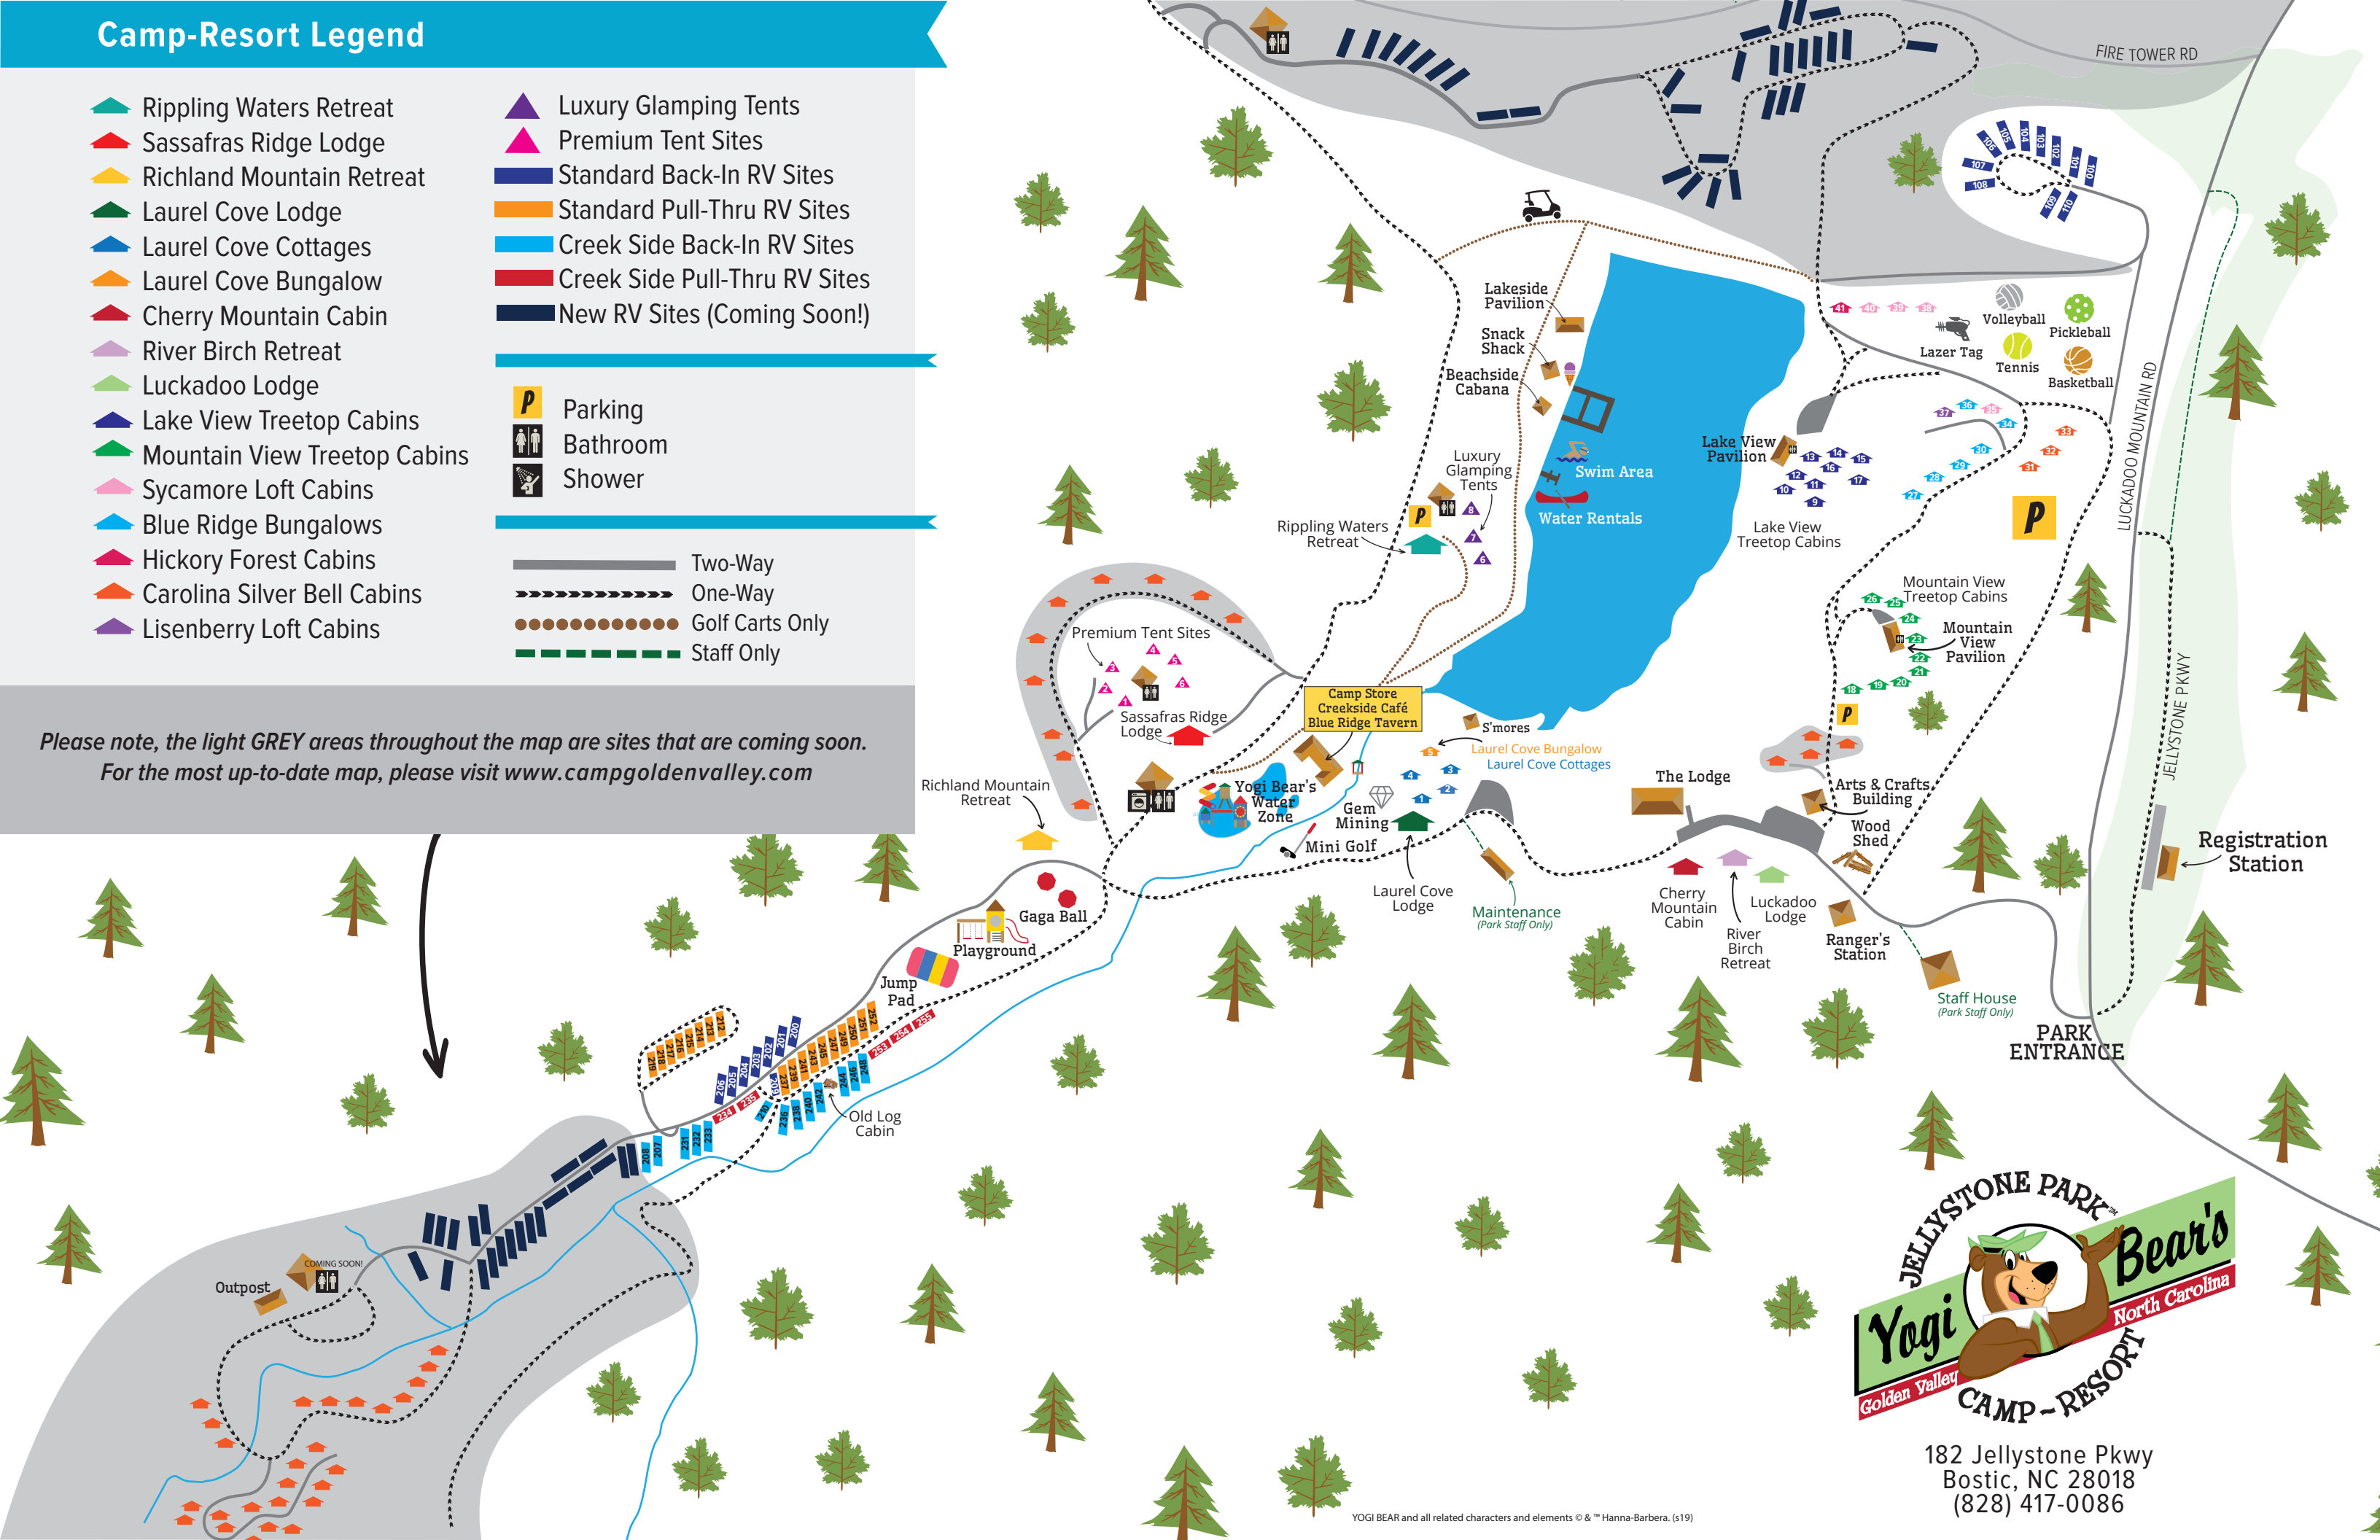

Camp-Resort Legend

-  Rippling Waters Retreat
 -  Sassafras Ridge Lodge
 -  Richland Mountain Retreat
 -  Laurel Cove Lodge
 -  Laurel Cove Cottages
 -  Laurel Cove Bungalow
 -  Cherry Mountain Cabin
 -  River Birch Retreat
 -  Luckadoo Lodge
 -  Lake View Treetop Cabins
 -  Mountain View Treetop Cabins
 -  Sycamore Loft Cabins
 -  Blue Ridge Bungalows
 -  Hickory Forest Cabins
 -  Carolina Silver Bell Cabins
 -  Lisenberry Loft Cabins
-
-  Luxury Glamping Tents
 -  Premium Tent Sites
 -  Standard Back-In RV Sites
 -  Standard Pull-Thru RV Sites
 -  Creek Side Back-In RV Sites
 -  Creek Side Pull-Thru RV Sites
 -  New RV Sites (Coming Soon!)
-
-  Parking
 -  Bathroom
 -  Shower
-
-  Two-Way
 -  One-Way
 -  Golf Carts Only
 -  Staff Only

Please note, the light GREY areas throughout the map are sites that are coming soon.
For the most up-to-date map, please visit www.campgoldenvalley.com

182 Jellystone Pkwy
Bostic, NC 28018
(828) 417-0086

YOGI BEAR and all related characters and elements © & ™ Hanna-Barbera. (s19)